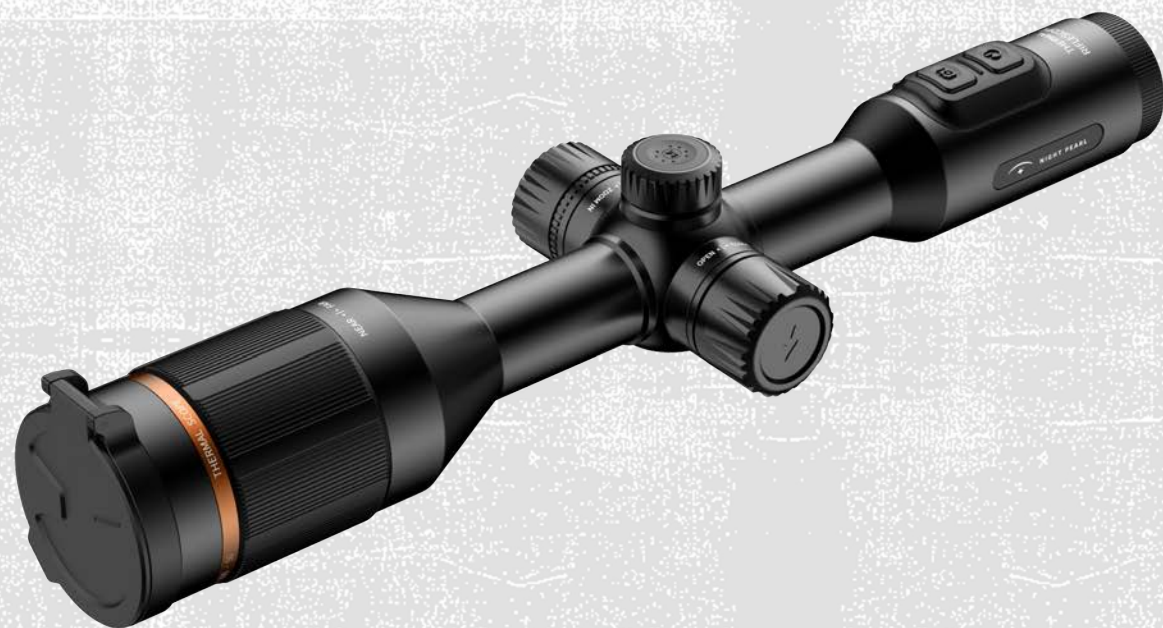

TERMORIZNÍ PUŠKOHLED MARTEN 650